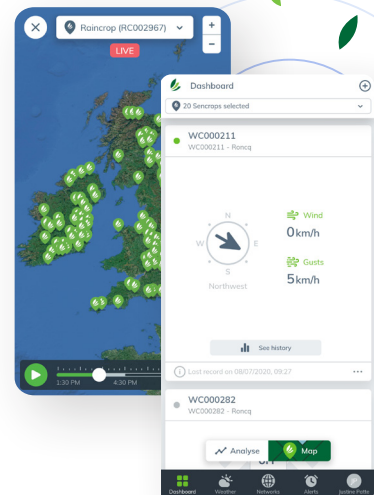

Windcrop, the real-time connected AG weather station

☰ Wind speed   ☰ Gusts   ↗ Wind direction   ↻ 24/7

The simple solution to organise your work and monitor your fields as closely as possible

Save time: take action at the right time! **Improve your productivity:** adopt a precise, targeted approach. **Improve transparency:** access, download and save historical climate data for year-on-year comparisons.

Precise and reliable data

- ✓ Wind speed gauge measuring **wind speed and gusts**
- ✓ **Data transmitted** every 20 minutes
- ✓ **Data sent via the low-frequency, low-speed network Sigfox**

Easy installation in your field

- ✓ **Long-life battery** lasting 2 to 3 years depending on the climate
- ✓ **Geolocation** on a map if the station is switched on
- ✓ **Two-year warranty**

24/7 web and mobile application

- ✓ **Online access** via your smartphone and computer
- ✓ **Real-time data** and weather forecasts
- ✓ **Create cumulative data, alerts and historical data records**
- ✓ **Compatible** with your agronomic forecasting models

The largest network of stations in Europe

- ✓ **20,000 stations installed**
- ✓ **Access to other stations** in the Sencrop network
- ✓ **Compare weather data on neighbouring plots**
- ✓ **Personalised customer service** 5 days a week

More information

✉ contact@sencrop.com

☎ +44 (0) 772 358 0941

🌐 www.sencrop.com